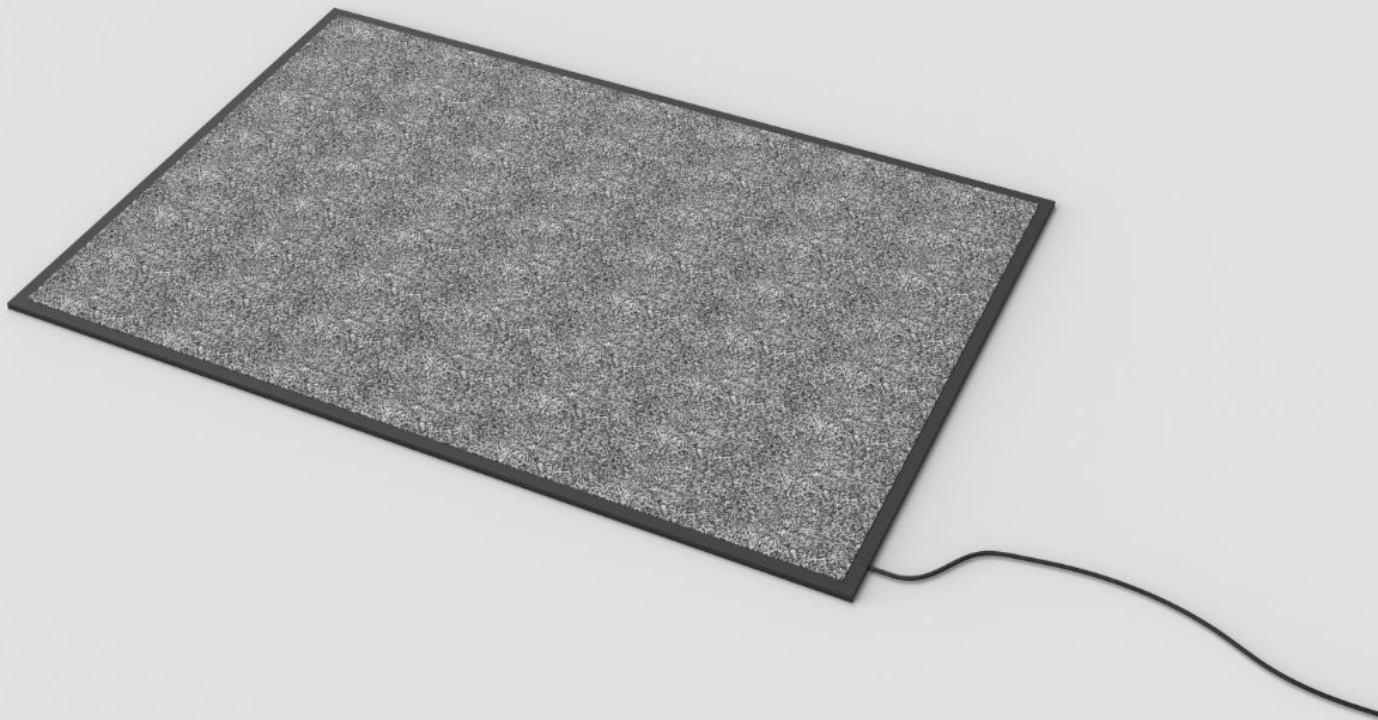

Smart Technology, Made to Care

Floor

Floor Pressure Mat

Cair Floor is a large, high quality, non-slip floor pressure mat. When used in conjunction with a universal sensor like the Cair Connect, it will alert immediately when a user stands on it.

The mat, which is intentionally designed to look like a normal floor mat, is constructed using high quality materials and is very hard wearing. It can be positioned beside a bed, in front of a door, at the top of stairs, or any location where a user may be at risk.

Floor

Floor Pressure Mat

Specifications

Part Number	M115-413
Compatibility	Cair Connect and most 3rd party devices
Dimensions	L960 x W670mm
Length of Cable	3300mm
Type Of Plug	RJ12
Warranty	12 months

Information

Cair Floor is a large, high quality, non-slip floor pressure mat. When used in conjunction with a universal sensor like the Cair Connect, it will alert immediately when a user stands on it.

The mat, which is intentionally designed to look like a normal floor mat, is constructed using high quality materials and is very hard wearing. It can be positioned beside a bed, in front of a door, at the top of stairs, or any location where a user may be at risk.